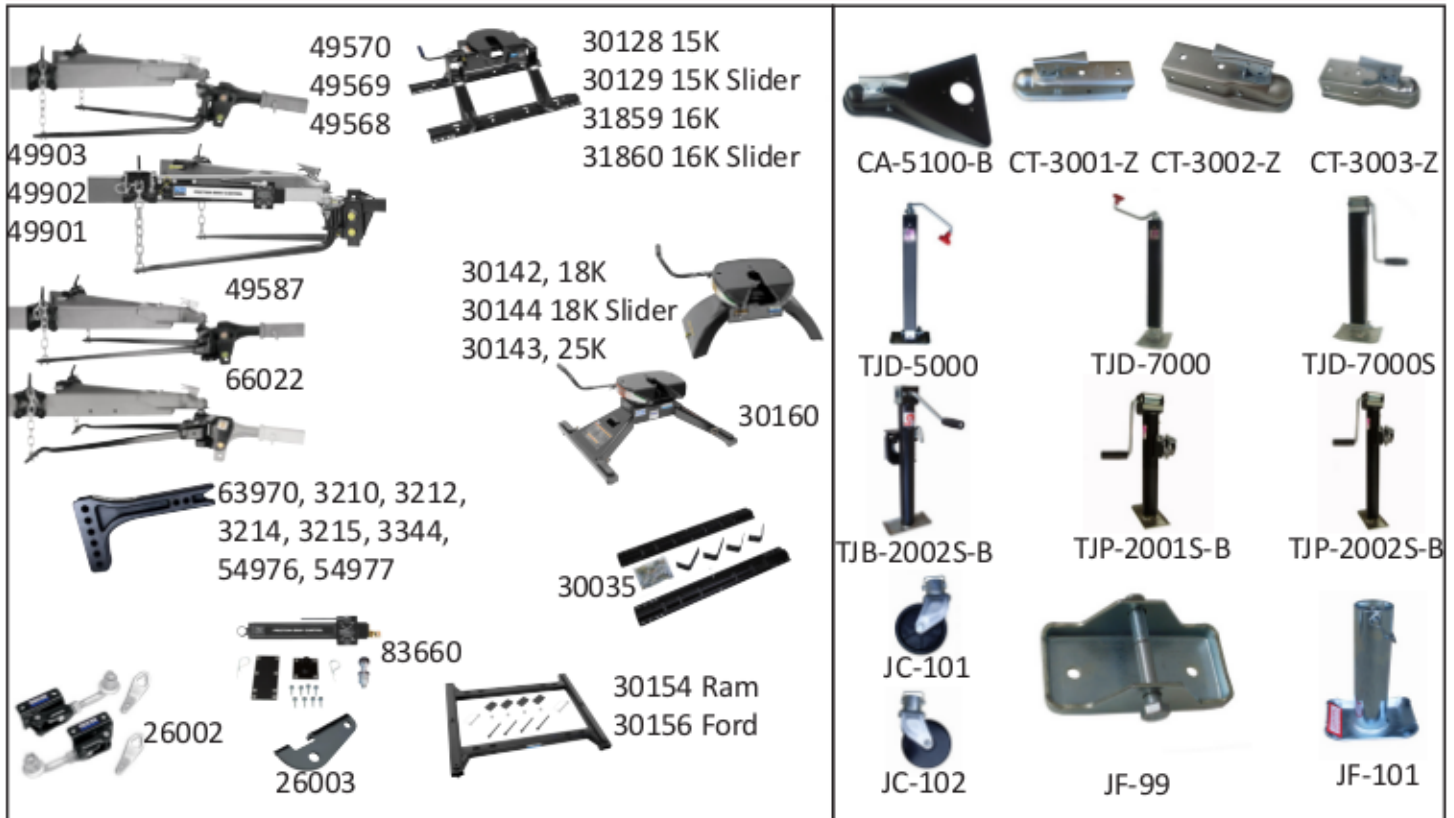

Waymire

Waymire Distribution
1280 N Senate Ave
Indianapolis, IN 46202

D I S T R I B U T I O N

800-434-4824

49570	1200LB PRO SERIES ROUND BAR W/D			31860	16K PRO SERIES 5TH WHEEL SLIDER
49569	800LB PRO SERIES ROUND BAR W/D			30142	18K ELITE SERIES 5TH WHEEL
49568	600LB PRO SERIES ROUND BAR W/D			30144	18K ELITE SERIES 5TH WHEEL W/SLIDER
49903	1000LB PRO SERIES W/D WITH SWAY			30143	25K ELITE SERIES 5TH WHEEL
49902	750LB PRO SERIES W/D WITH SWAY			30160	20K FIFTH WHEEL *NEW RAM 2500-3500*
49901	550LB PRO SERIES W/D WITH SWAY			30035	5TH WHEEL MOUNTING RAIL
49587	1200LB PRO SERIES TRUNION			30154	5TH WHEEL RAIL ADAPTER DODGE
66022R	1200LB REESE TRUNION W/O SHANK			30156	5TH WHEEL RAIL ADAPTER FORD
63970	PRO SERIES W/D SHANK			CA-5100-B	2" 5K BLACK A-FRAME
3210	6-1/4" DROP 7 3/4" LONG W/D SHANK			CT-3001-Z-CTN	2" X 2" 3.5K ZINC COUPLER
3212	6-1/4" DROP 9 3/4" LONG W/D SHANK			CT-3002-Z	2" X 2-1/2" 3.5K ZINC COUPLER
3214	6-1/4" DROP 11 3/4" LONG W/D SHANK			CT-3003-Z-CTN	2" X 3" 3.5K ZINC COUPLER
3215	10-3/4" DROP 8 3/4" LONG W/D SHANK			JC-101	1.2K JACK CASTER WHEEL
3344	13-1/4" DROP 8 3/4" LONG W/D SHANK			JC-102	1.2K STEEL JACK CASTER WHEEL
54976	6-1/2" DROP 11 1/2" LONG W/D SHANK			JF-101	8-1/2" 2K JACK FOOT
54977	10-1/4" DROP 11 1/2" LONG W/D SHANK			TJB-2002S-B	2K SW BRACKET MT 15" TRAVEL JACK
83660	PRO SERIES FRICTION SWAY CONTROL			TJD-5000	5K TW DIRECT WELD DROP LEG JACK
26002	REESE DUAL CAM SWAY CONTROL			TJD-7000	8K TW DIRECT WELD DROP LEG JACK
26003	2" SWAY CONTROL ADAPTER BRACKET			TJD-7000S	7K SW SQUARE TUBE DROP LEG JACK
30128	15K PRO SERIES 5TH WHEEL			TJP-2001S-B	2K SW TUBE MOUNT 10" TRAVEL JACK
30129	15K PRO SERIES 5TH WHEEL SLIDER			TJP-2002S-B	2K SW TUBE MOUNT 15" TRAVEL R JACK
31859	16K PRO SERIES 5TH WHEEL			JF-99	JACK FOOT W/ HARDWARE